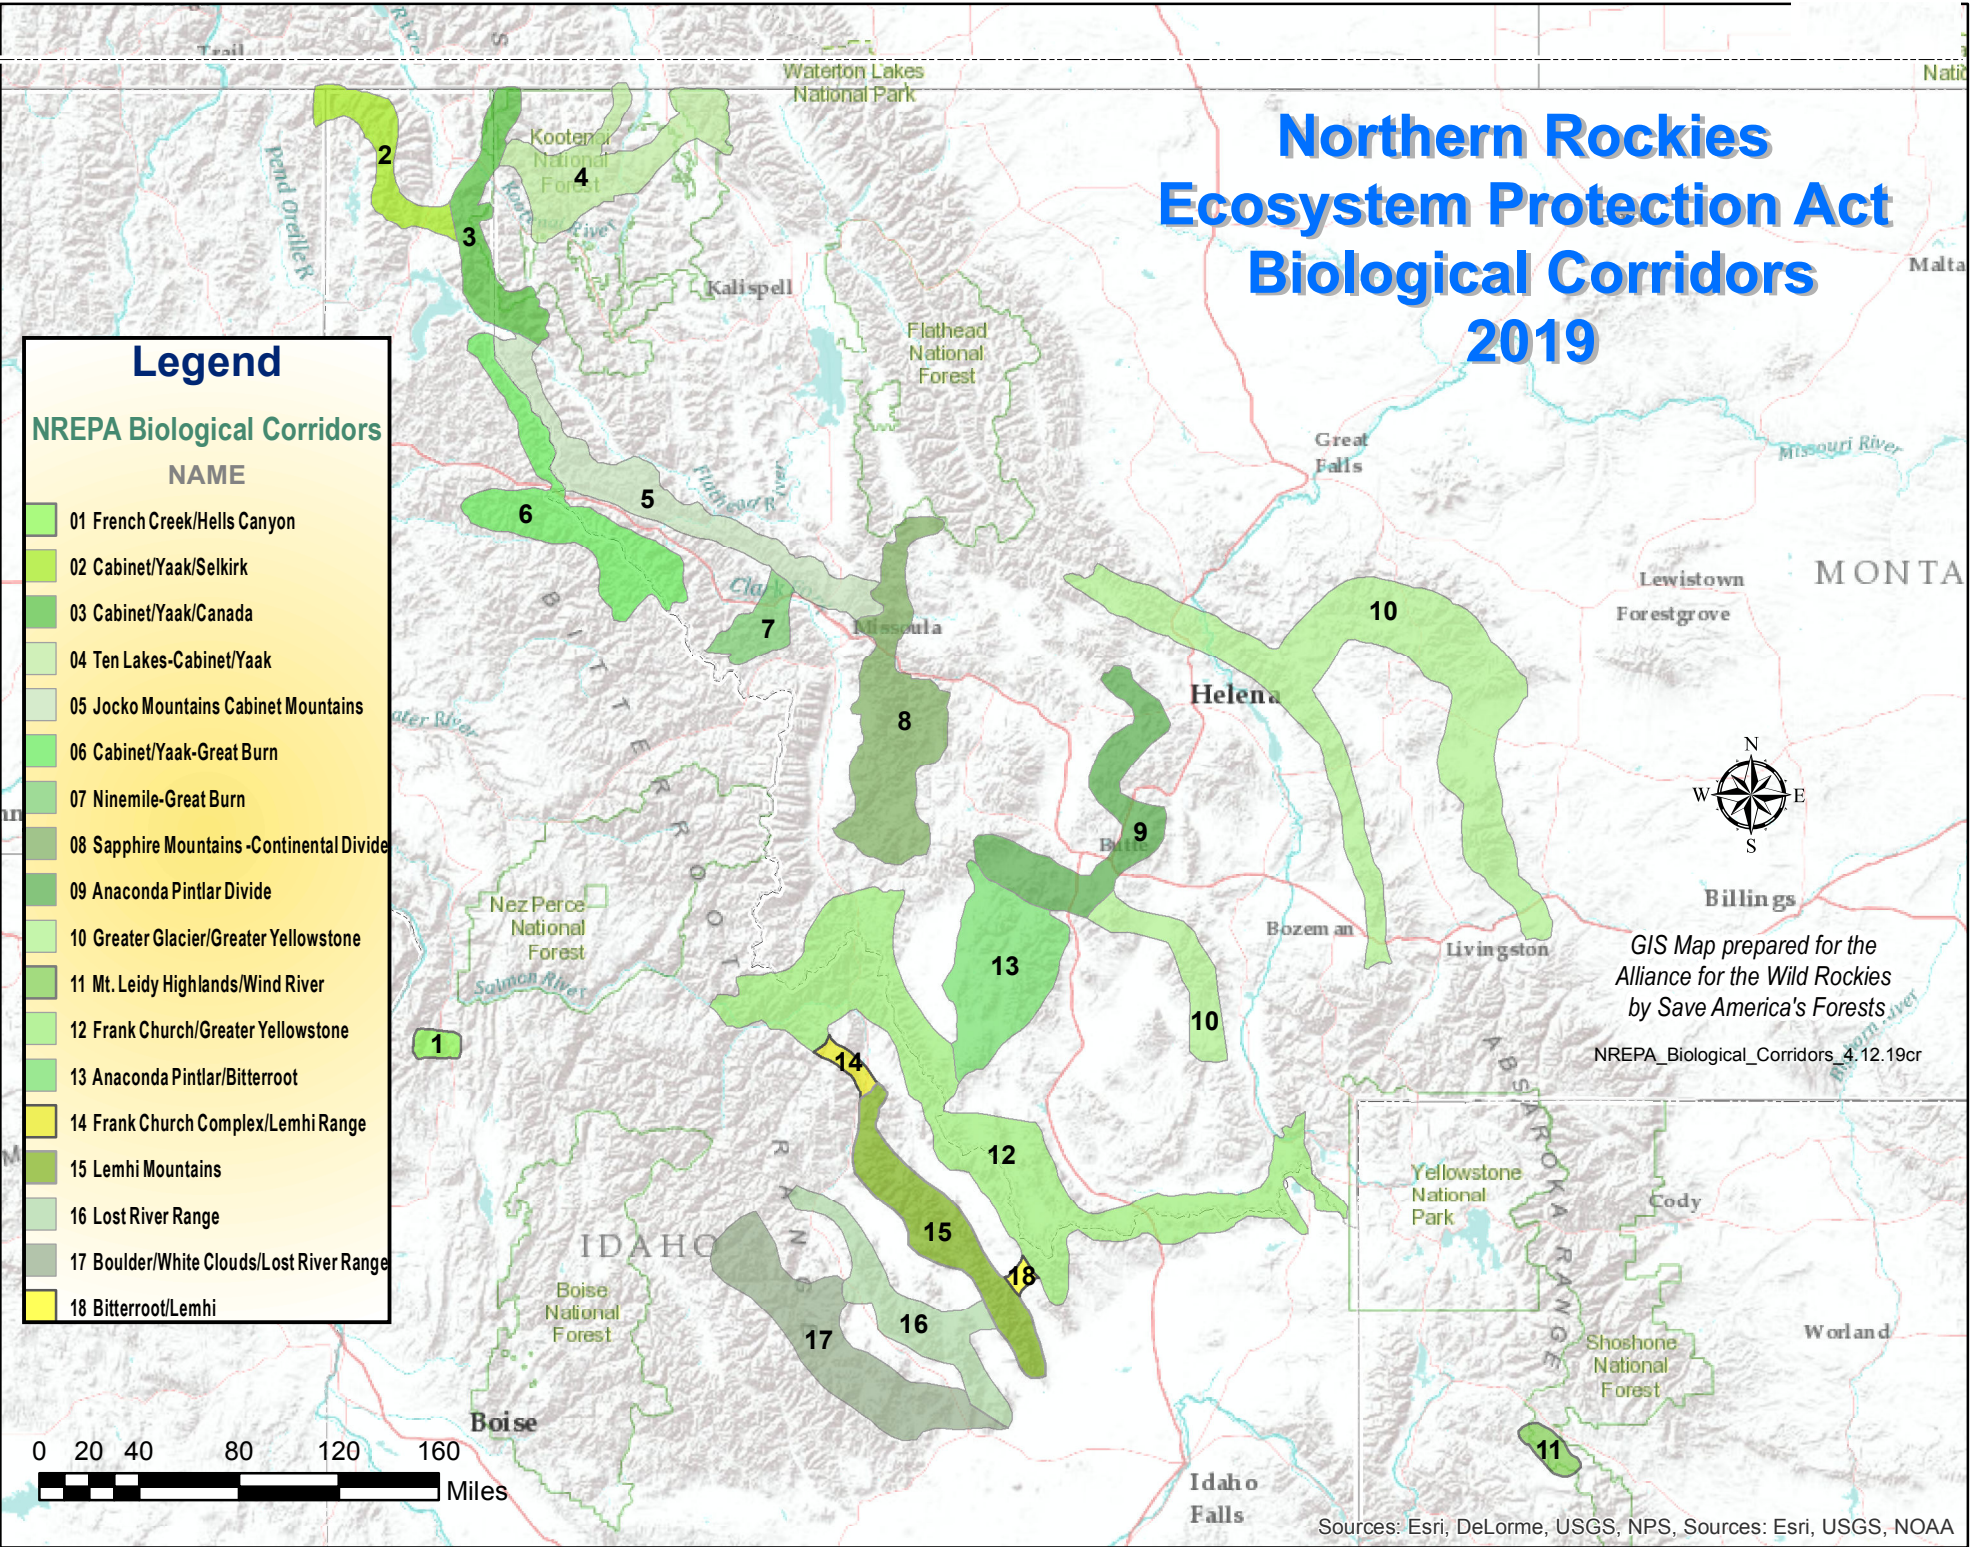

Northern Rockies Ecosystem Protection Act Biological Corridors 2019

Legend	
NREPA Biological Corridors	
NAME	
	01 French Creek/Hells Canyon
	02 Cabinet/Yaak/Selkirk
	03 Cabinet/Yaak/Canada
	04 Ten Lakes-Cabinet/Yaak
	05 Jocko Mountains Cabinet Mountains
	06 Cabinet/Yaak-Great Burn
	07 Ninemile-Great Burn
	08 Sapphire Mountains -Continental Divide
	09 Anaconda Pintlar Divide
	10 Greater Glacier/Greater Yellowstone
	11 Mt. Leidy Highlands/Wind River
	12 Frank Church/Greater Yellowstone
	13 Anaconda Pintlar/Bitterroot
	14 Frank Church Complex/Lemhi Range
	15 Lemhi Mountains
	16 Lost River Range
	17 Boulder/White Clouds/Lost River Range
	18 Bitterroot/Lemhi

GIS Map prepared for the
Alliance for the Wild Rockies
by Save America's Forests

NREPA_Biological_Corridors_4.12.19cr

Sources: Esri, DeLorme, USGS, NPS, Sources: Esri, USGS, NOAA